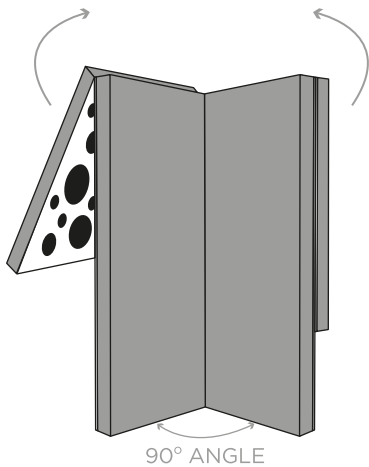

PORTABLE ISOLATION BOOTH

- 1 Your booth will arrive folded.

- 2 To set up, simply pull sides apart to a 90° angle with hinge at back and flip both sides up vertically.

- 3 Secure top and bottom panels with side latches.

- 4 Slide pre-fixed supporting slat across to sit between the 2 panels for additional support.