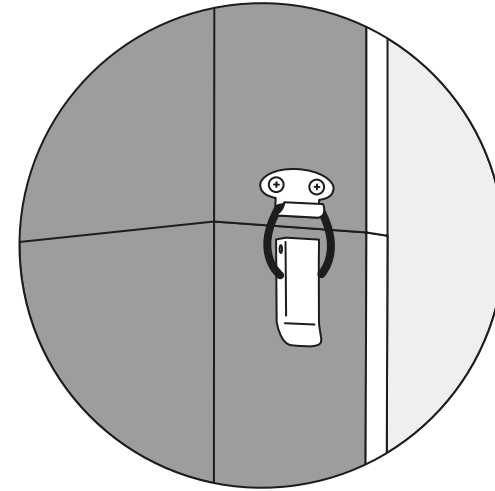

PORTABLE ISOLATION BOOTH

- 1 Your booth will arrive folded.

- 2 To set up, simply pull sides apart to a 90° angle with hinge at back and flip both sides up vertically.

- 3 Secure top and bottom panels with side latches.

- 4 Slide pre-fixed supporting slat across to sit between the 2 panels for additional support.